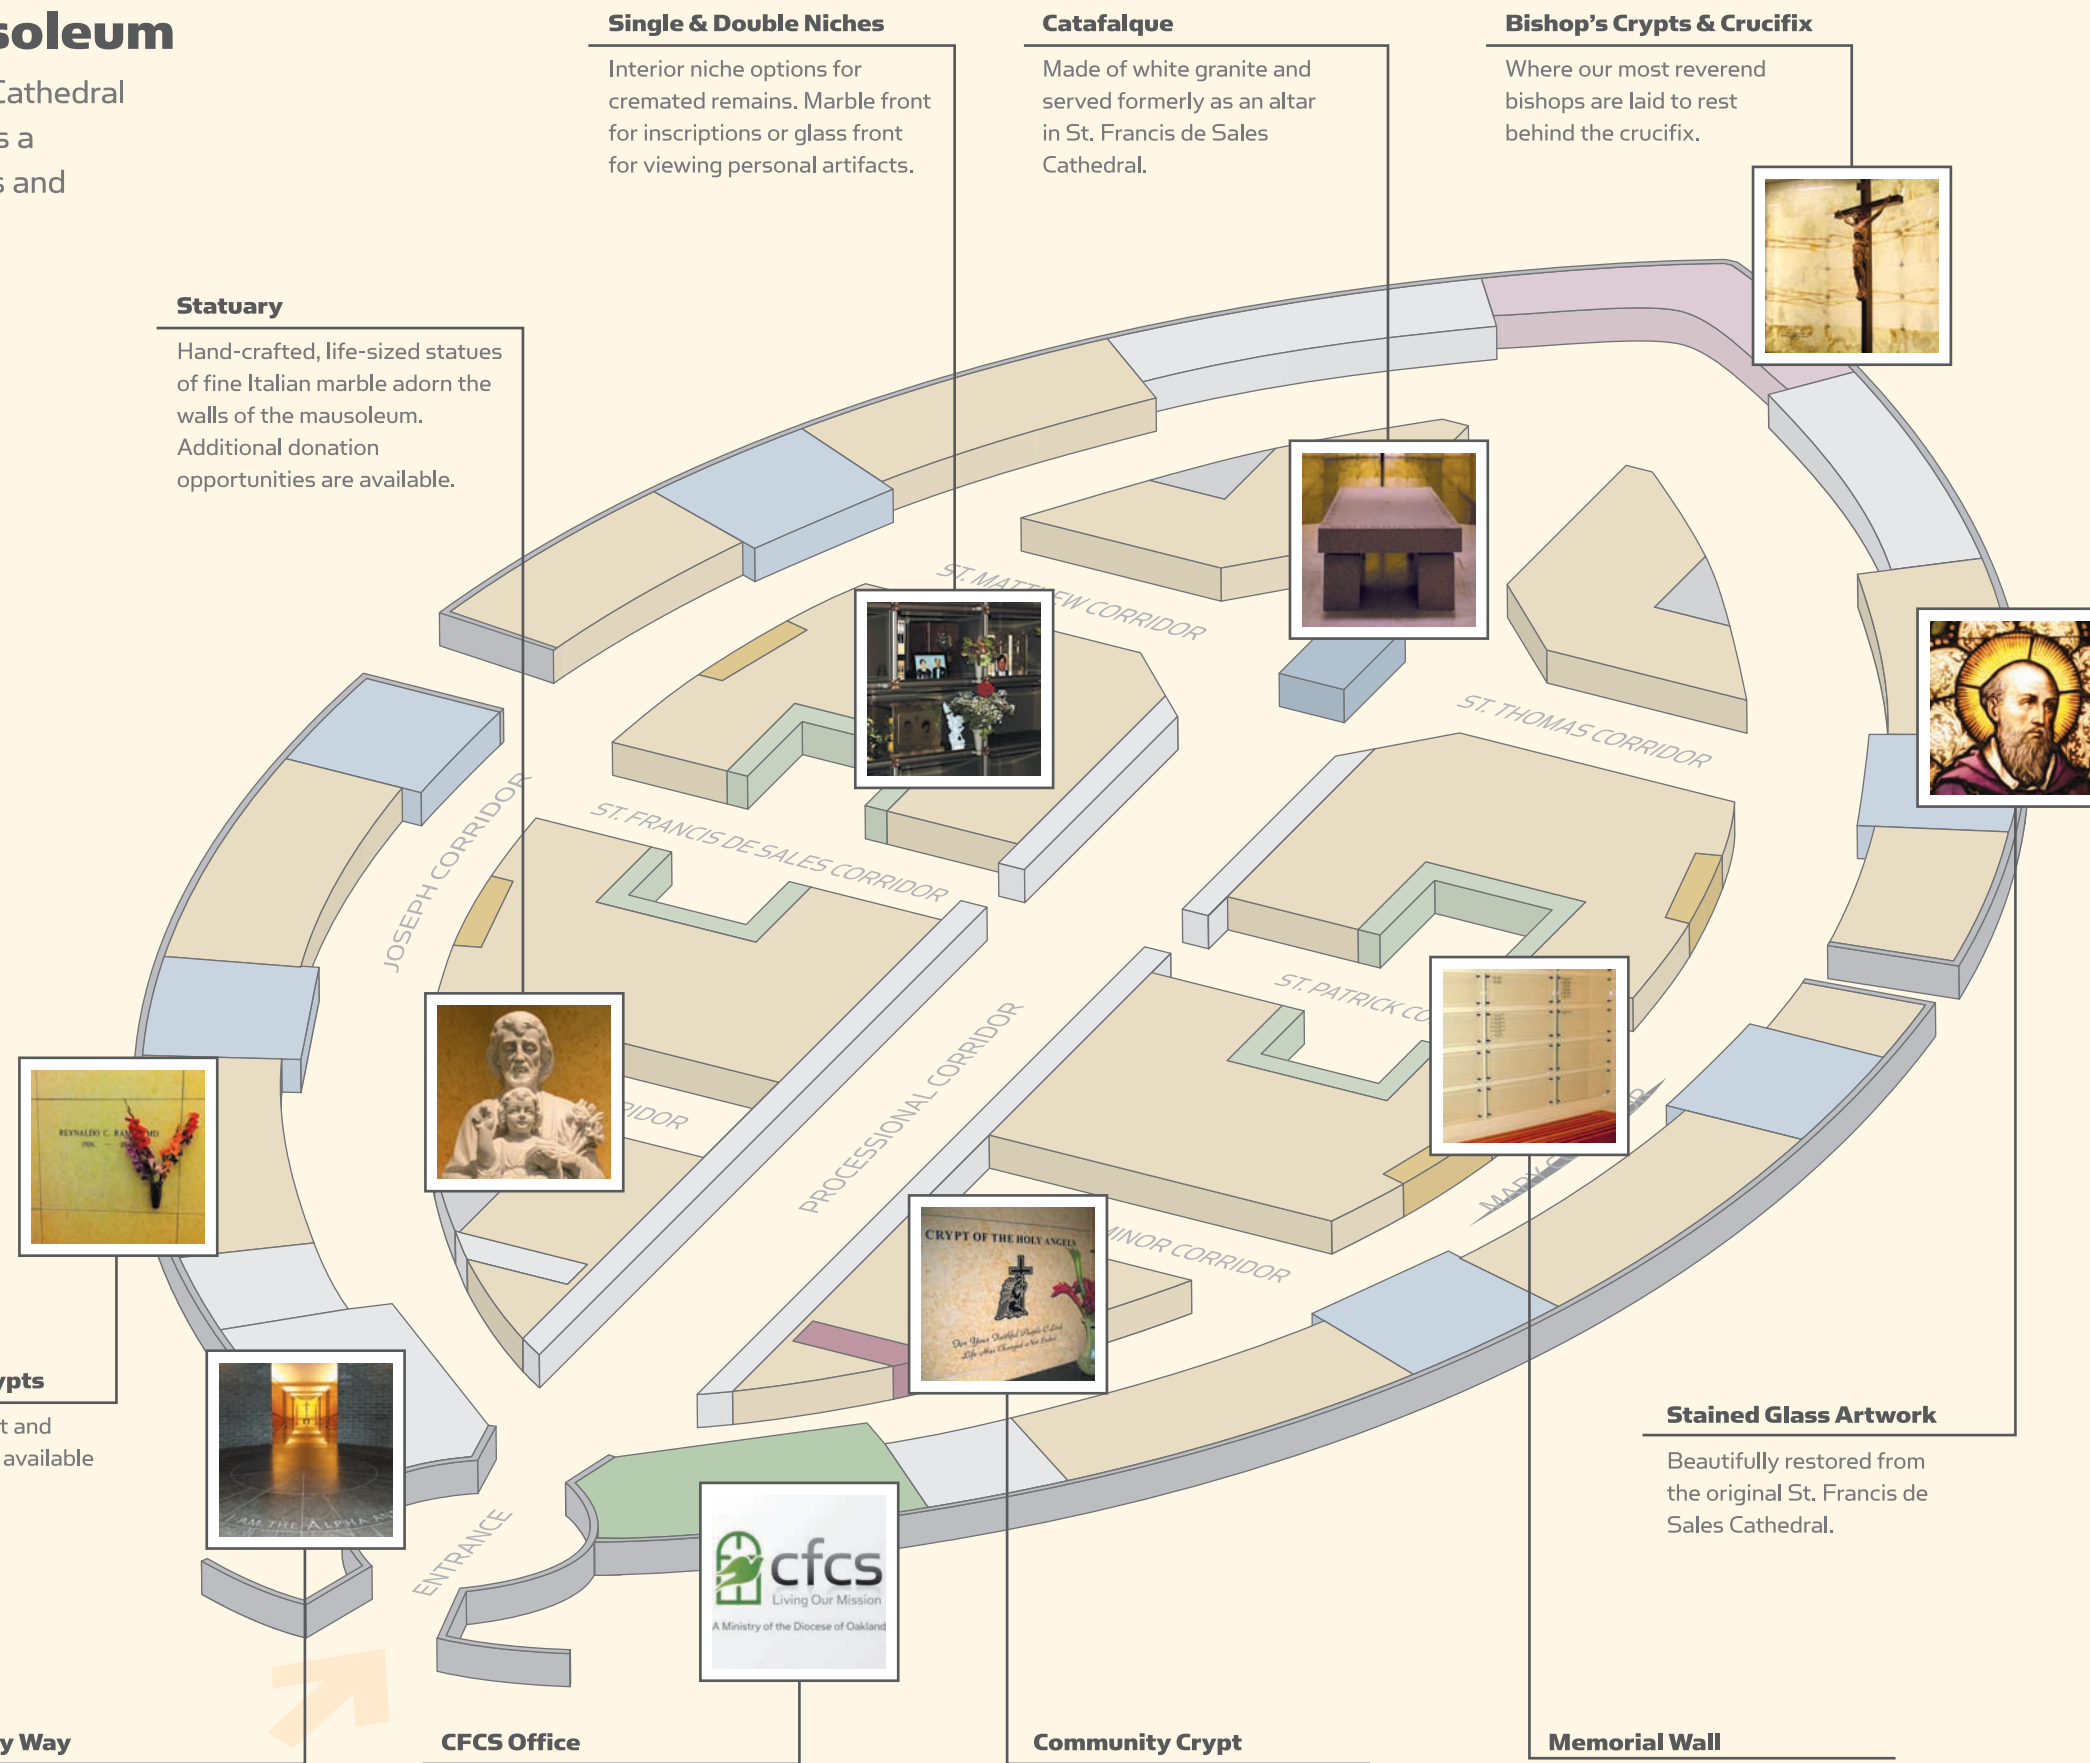

Cathedral of Christ the Light Mausoleum

Oakland, California

Experience the spiritual center of our Diocese and be a part of history.

Cathedral Mausoleum

Located directly below the Cathedral Sanctuary, the mausoleum is a unique site built for the ages and open to all of the faithful.

Statuary
Hand-crafted, life-sized statues of fine Italian marble adorn the walls of the mausoleum. Additional donation opportunities are available.

Single & Double Niches
Interior niche options for cremated remains. Marble front for inscriptions or glass front for viewing personal artifacts.

Entry Way
Located directly below the Baptismal Font, entry way fountains remind us of the beginning of our eternal life in Christ.

CFCS Office
For more information about arranging or pre-planning mausoleum and funeral services.

Community Crypt
Free placement of cremated remains for those choosing cremation.

Memorial Wall
Create a permanent place of remembrance for a loved one at our historic and sacred spiritual center by adding their name to our memorial wall.